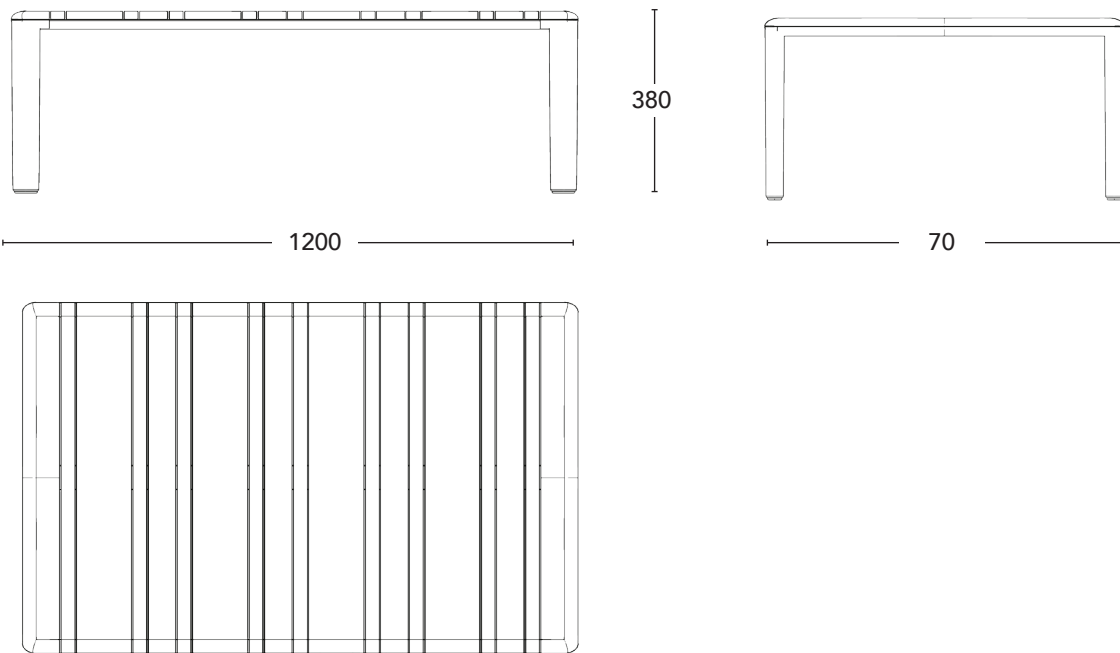

## COLOURS & MATERIALS

**Tabletop:** Solid teak

**Legs:** Solid teak

\*Color and material preferences cannot be altered for this product.

TEAK

1 pcs    
0.408 m<sup>3</sup> 31.49 kg  
14.41 cbft<sup>3</sup> 69.43 lbs

#### Dimensions:

**Width:** 1200 mm / 47.3"

**Depth:** 700 mm / 27.6"

**Height:** 380 mm / 14.9"