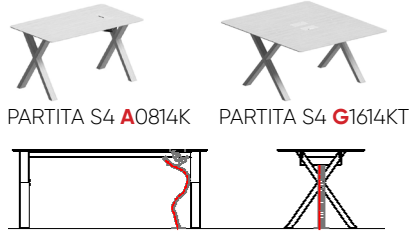

Metal Grommet:
RAL 7021

The cable management differs for the types, diagrams are below. Red lines mean cable line.

A , G TYPES

Note: Vertebra must be ordered separately.

L TYPES

C, D, J, K TYPES

YM TYPES

TM TYPES