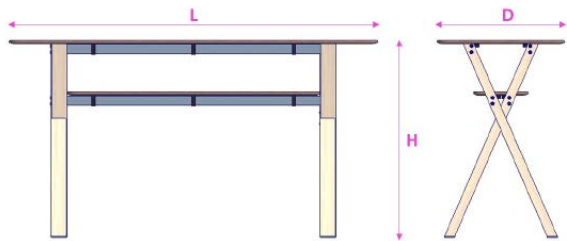

Tabletop: Selected laminates on 0.71 inch MDF
Shelf: Selected laminates
Frame: Epoxy painted on aluminum
Legs: Selected wood veneer wrapped on aluminum

Laminate Finish

3101

3153

3241

4598, Real Oak

4599, Dark Oak

Wood Finish

10371, White Oak

10766, Smoke Oak

13991, Alpi GR012

Metal Finish

RAL7021

PARTITA S1 PBM SERIES

ft³ 15,1147

PARTITA S1 PBM200
L: 78.74 inch
D: 27.17 inch
H: 42.13 inch

ft³ 17,9045

PARTITA S1 PBM240
L: 94.49 inch
D: 27.17 inch
H: 42.13 inch

-For S1 PBM200USB and S1 PBM240USB models, USB caharger

ft³ 15,1147

PARTITA S1 PBM200USB
L: 78.74 inch
D: 27.17 inch
H: 42.13 inch

ft³ 17,9045

PARTITA S1 PBM240USB
L: 94.49 inch
D: 27.17 inch
H: 42.13 inch