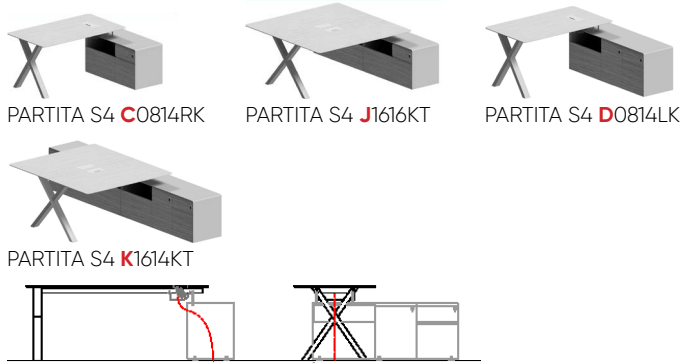

Metal Grommet:
RAL 7021

The cable management differs for the types, diagrams are below. Red lines mean cable line.

A , G TYPES

Note: Vertebra must be ordered separately.

L TYPES

C, D, J, K TYPES

YM TYPES

TM TYPES