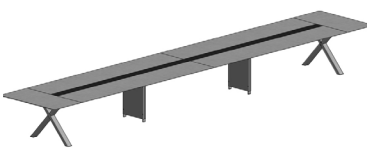

9 pcs
ft³ 16,6332

PARTITA S2 TM480
L: 188.98 inch
D: 47.64 inch
H: 29.13 inch

11 pcs
ft³ 21,1182

PARTITA S2 TM600
L: 236.22 inch
D: 47.64 inch
H: 29.13 inch

11 pcs
ft³ 23,2017

PARTITA S2 TM720
L: 283.46 inch
D: 47.64 inch
H: 29.13 inch