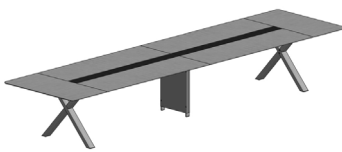

13991, Alpi GR012

Metal Finish

RAL7021

PARTITA S4 TM SERIES

7 pcs
ft³ 13

PARTITA S2 TM360
L: 141.73 inch
D: 47.64 inch
H: 29.13 inch

8 pcs
ft³ 14,1965

PARTITA S2 TM420
L: 165.35 inch
D: 47.64 inch
H: 29.13 inch