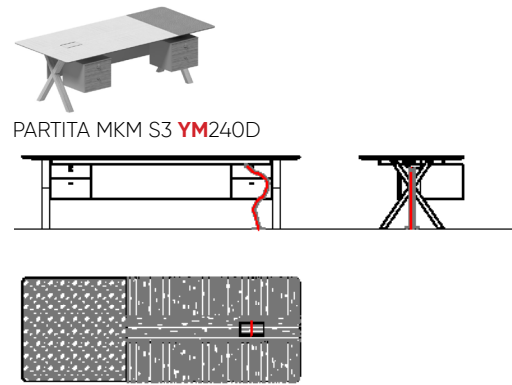

Metal Grommet:
RAL 7021

The cable management differs for the types, diagrams are below. Red lines mean cable line.

A , G TYPES

Note: Vertebra must be ordered separately.

L TYPES

C, D, J, K TYPES

YM TYPES

TM TYPES