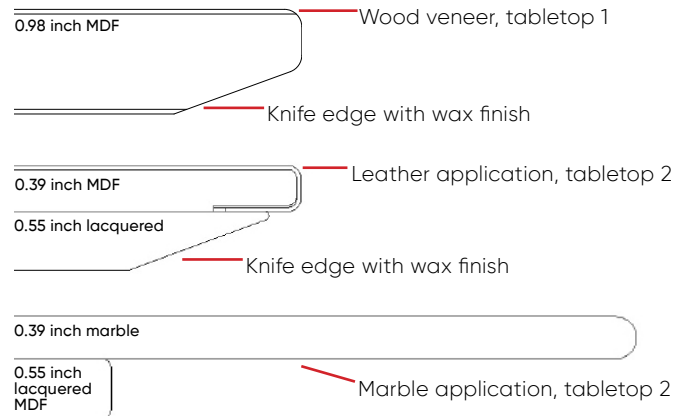

PARTITA S1 PBM240USB
 L: 94.49 inch
 D: 27.17 inch
 H: 42.13 inch

Tabletop 1: Selected wood veneer on 0.98 inch MDF

Tabletop 2: Black leather or marble application

Cable Grommet: Epoxy painted or selected wood veneer wrapped on steel

Legs: Selected wood veneer wrapped on aluminum

Modesty Panel: Lacquered on MDF

Storage;

Body: Lacquered on MDF

Doors: Selected wood veneer on MDF

Attention: All wooden surfaces have to same color.

Marble Finish