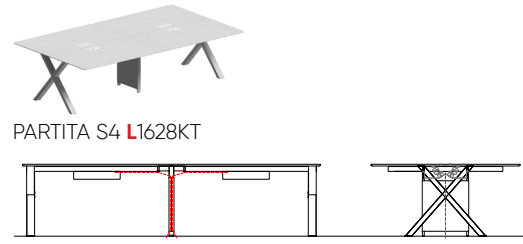

Metal Grommet:
RAL 7021

The cable management differs for the types, diagrams are below. Red lines mean cable line.

A , G TYPES

Note: Vertebra must be ordered separately.

L TYPES

C, D, J, K TYPES

YM TYPES

TM TYPES