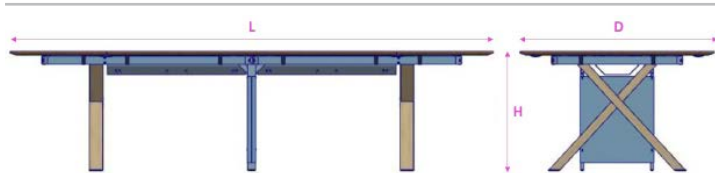

Tabletop: Selected laminate or wood veneer on 0.71 inch MDF

Cable Tray & Grommet: Selected wood veneer wrapped steel or epoxy painted steel

Legs: Selected wood veneer wrapped on aluminum

Mid Leg: Epoxy painted steel

Attention: Epoxy painted cable grommet is for laminate tabletop, wood veneer cable grommet is for veneer tabletop.

Laminate Finish

3101

3153

3241

4598, Real Oak

4599, Dark Oak

Wood Finish

10371, White Oak

10766, Smoke Oak

13991, Alpi GR012

Metal Finish

RAL7021