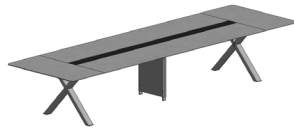

13991, Alpi GR012

Metal Finish

RAL7021

PARTITA S4 TM SERIES

7 pcs
ft³ 13

PARTITA S2 TM360
L: 141.73 inch
D: 47.64 inch
H: 29.13 inch

8 pcs
ft³ 14,1965

PARTITA S2 TM420
L: 165.35 inch
D: 47.64 inch
H: 29.13 inch