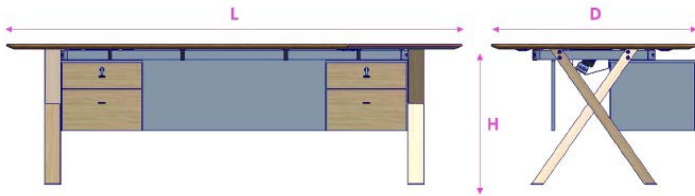

PARTITA S1 PBM240
 L: 94.49 inch
 D: 27.17 inch
 H: 42.13 inch

-For S1 PBM200USB and S1 PBM240USB models, USB caharger

ft³ 15,1147

PARTITA S1 PBM200USB
 L: 78.74 inch
 D: 27.17 inch
 H: 42.13 inch

ft³ 17,9045

PARTITA S1 PBM240USB
 L: 94.49 inch
 D: 27.17 inch
 H: 42.13 inch

Tabletop 1: Selected wood veneer on 0.98 inch MDF

Tabletop 2: Black leather or marble application

Cable Grommet: Epoxy painted or selected wood veneer wrapped on steel