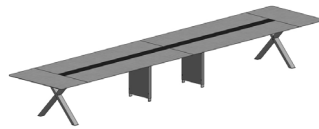

9 pcs
ft³ 16,6332

PARTITA S2 TM480
L: 188.98 inch
D: 47.64 inch
H: 29.13 inch

11 pcs
ft³ 21,1182

PARTITA S2 TM600
L: 236.22 inch
D: 47.64 inch
H: 29.13 inch

11 pcs
ft³ 23,2017

PARTITA S2 TM720
L: 283.46 inch
D: 47.64 inch
H: 29.13 inch