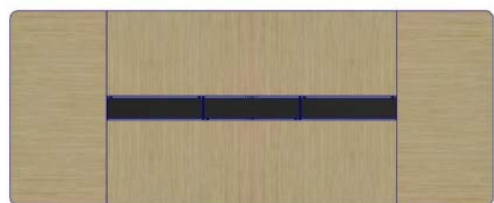

Tabletop: Selected laminate or wood veneer on 0.71 inch MDF

Cable Tray & Grommet: Selected wood veneer wrapped steel or epoxy painted steel

Legs: Selected wood veneer wrapped on aluminum

Mid Leg: Epoxy painted steel

Attention: Epoxy painted cable grommet is for laminate tabletop, wood veneer cable grommet is for veneer tabletop.

Laminate Finish

3101

3153

3241

4598, Real Oak

4599, Dark Oak

Wood Finish

10371, White Oak

10766, Smoke Oak

13991, Alpi GR012

Metal Finish

RAL7021