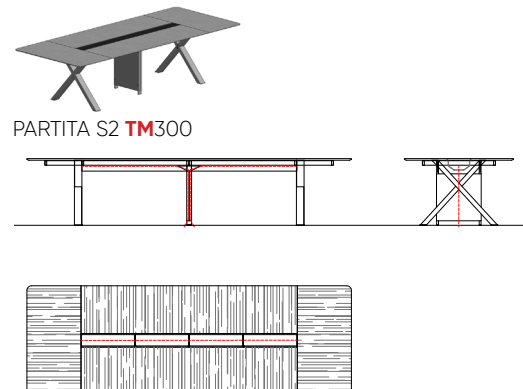

Metal Grommet:
RAL 7021

The cable management differs for the types, diagrams are below. Red lines mean cable line.

A , G TYPES

Note: Vertebra must be ordered separately.

L TYPES

C, D, J, K TYPES

YM TYPES

TM TYPES