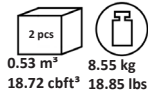

KOLEKSIYON SCREEN S0 COPF1050
Overall Width: 1050 mm / 41.3"
Overall Depth: 22 mm / 0.8"
Overall Height: 390 mm / 15.3"

KOLEKSIYON SCREEN S0 COPF1250
Overall Width: 1250 mm / 49.2"
Overall Depth: 22 mm / 0.8"
Overall Height: 390 mm / 15.3"