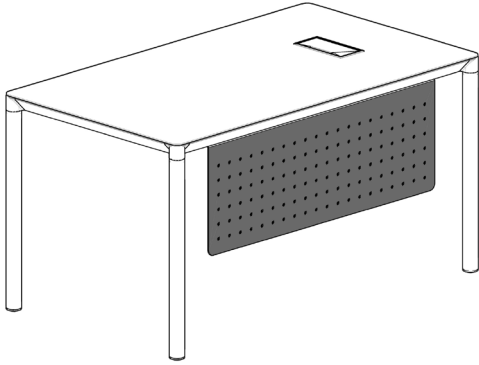

COLORS & MATERIALS

KOLEKSIYON SCREEN 50 MPS SERIES (MODESTY PANELS)

Panel: Powder coated sheet metal

Product Description:

Modesty Panels are compatible with all single tables except the Threshold table.

The MPS modesty panels feature one powder coated and bent sheet of metal with a CNC fiber lasered perforated pattern.

The top bent section of the panel features holes for fastening hardware.

The screen gets installed on the bottom of the tabletop.

Desk Width (mm)	1200	1400	1600	1800	2000
Panel Code	MPS 840	MPS 1040	MPS 1240	MPS 1440	MPS 1640

Refer to the table above in order to find the MPS Screen compatible with the desk you have ordered.

Metal Finish

RAL7021
ANTHRACITE

SATIN

3101
WHITE

RAL 8300
BLACK