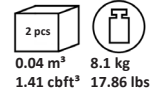

KOLEKSIYON SCREEN S0 COPF1050
Overall Width: 1050 mm / 41.3"
Overall Depth: 22 mm / 0.8"
Overall Height: 390 mm / 15.3"

KOLEKSIYON SCREEN S0 COPF1250
Overall Width: 1250 mm / 49.2"
Overall Depth: 22 mm / 0.8"
Overall Height: 390 mm / 15.3"