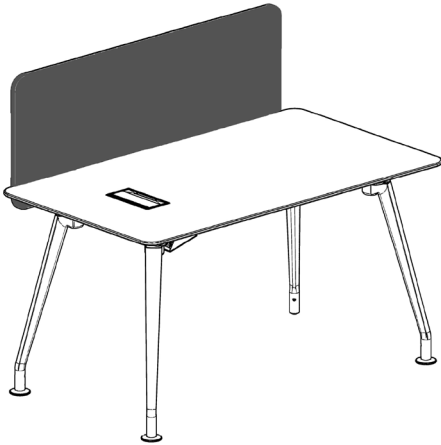

COLOURS & MATERIALS

KOLEKSIYON SCREEN SO OPF SERIES (FRONT PANELS)

Panel: MDF-core upholstered with selected fabrics
Mounting Legs: Powder coated sheet metal legs

Product Description:

OPF tabletop dividers are compatible with all single desks. The mounting hardware are screwed into the bottom surface of the tabletop. The panel then gets mounted on the tabletop using the brackets. Mounting hardware for the screens are included in the product.

Desk Width (mm)	1200	1400	1600	1800	2000
Panel Code	OPF 1050	OPF 1250	OPF 1450	OPF 1650	OPF 1850

Refer to the table above in order to find the OPF Screen compatible with the desk you have ordered.

Koleksiyon Screen series supports following upholsteries of the Koleksiyon colours and materials catalogue. Please scan the QR code to see the fabric information.

Fabrics

A Crepe
FK028
Istanbul

B Valor
Era
Alba

C Furnilana
Jeans
Jet
Torino

D Synergy

Metal Finish

RAL7021
ANTHRACITE

SATIN

3101
WHITE

RAL 9005
BLACK