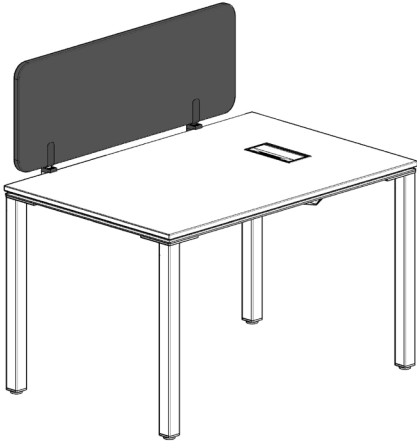

COLORS & MATERIALS

KOLEKSIYON SCREEN SO BOPF SERIES (FRONT PANELS)

Panel: MDF-core upholstered with selected fabrics
Mounting Legs: Powder coated sheet metal legs

Product Description:

BOPF front panels are **only** compatible with Barbari desks. The mounting hardware are fastened onto the outer side of the tabletop by tightening screw clamps.

The panel then gets fitted onto the clamp-on legs.

Mounting hardware for the screens are included in the product.

Desk Width (mm)	1200	1400	1600	1800
Panel Code	BOPF 1050	BOPF 1250	BOPF 1450	BOPF 1650

Refer to the table above in order to find the BOPF Screen compatible with the desk you have ordered.

Koleksiyon Screen Series supports following upholsteries of the Koleksiyon colours and materials catalogue. Please scan the QR code to see the fabric information.

Fabrics

A Crepe
FK028
Istanbul

B Valor
Era
Alba

C Furnilana
Jeans
Jet
Torino

D Synergy

Metal Finish

RAL7021
ANTHRACITE

SATIN

3101
WHITE

RAL 9005
BLACK