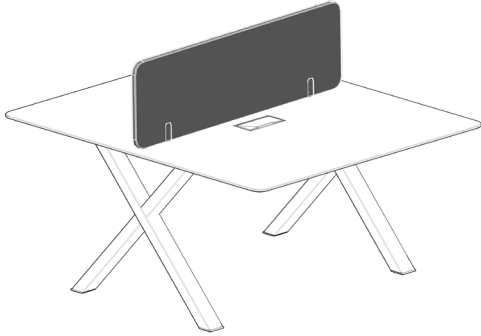

COLORS & MATERIALS

KOLEKSIYON SCREEN S0 APF SERIES (TABLETOP DIVIDERS)

Panel: MDF-core upholstered with selected fabrics
Mounting Legs: Powder coated sheet metal legs

Product Description:

APF tabletop dividers are compatible with double sided desks. The mounting hardware are fastened on two holes along the middle axis of the tabletop and tightened with screw clamps.

The panel then gets fitted onto the clamp-on legs.

Mounting hardware for the screens are included in the product.

Desk Width (mm)	1200	1400	1600	1800	2000
Panel Code	APF 1050	APF 1250	APF 1450	APF 1650	APF 1850

Refer to the table above in order to find the APF Screen compatible with the desk you have ordered.

Koleksiyon Screen Series supports following upholsteries of the Koleksiyon colours and materials catalogue.
Please scan the QR code to see the fabric information.

Fabrics

A Crepe
FK028
Istanbul

B Valor
Era
Alba

C Furnilana
Jeans
Jet
Torino

D Synergy

Metal Finish

RAL7021
ANTHRACITE

SATIN

3101
WHITE

RAL 9005
BLACK