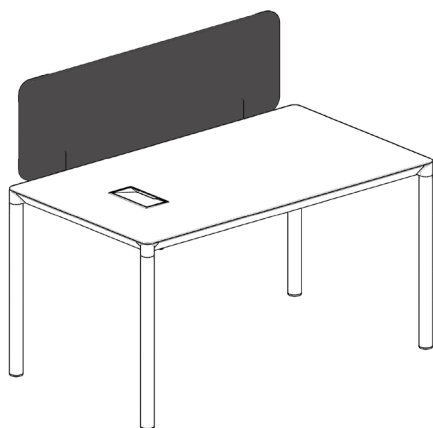

COLORS & MATERIALS

**KOLEKSIYON SCREEN S0 COPF SERIES
(FRONT PANELS)**

Panel: MDF-core upholstered with selected fabrics
Mounting Legs: Powder coated sheet metal legs

Product Description:

COPF front panels are **only** compatible with Calvino desks. The mounting hardware are fastened onto the frame under the tabletop via screw clamps.

The panel then gets fitted onto the clamp-on legs.

Mounting hardware for the screens are included in the product.

Desk Width (mm)	1200	1400	1600	1800	2000
Panel Code	COPF 1050	COPF 1250	COPF 1450	COPF 1650	COPF 1850

Refer to the table above in order to find the COPF Screen compatible with the desk you have ordered.

Koleksiyon Screen series supports following upholsteries of the Koleksiyon colours and materials catalogue. Please scan the QR code to see the fabric information.

Fabrics

A Crepe
FK028
Istanbul

B Valor
Era
Alba

C Furnilana
Jeans
Jet
Torino

D Synergy

Metal Finish