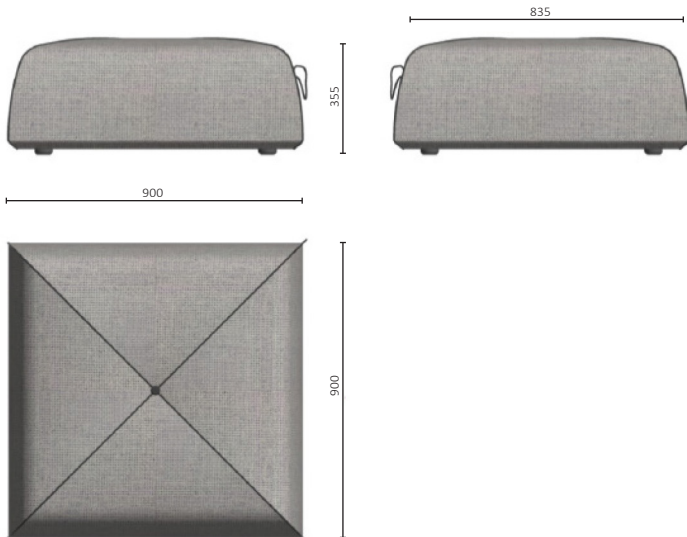

TECHNICAL DRAWINGS

SURI S2 90x90 POUF

1 pcs
0.37 m³
13.06 cbft³ 14 kg
30.86 lbs

Dimensions:

Width: 900 mm / 35.4"

Depth: 900 mm / 35.4"

Height: 355 mm / 14"

For COM: Customer's Own Material

2.5 meters/2.73 yards of fabric needed.

Product Description:

The Suri Pouf features an upholstered polyurethane body and plastic glides. The handle is genuine black leather, and comes standard in all models.