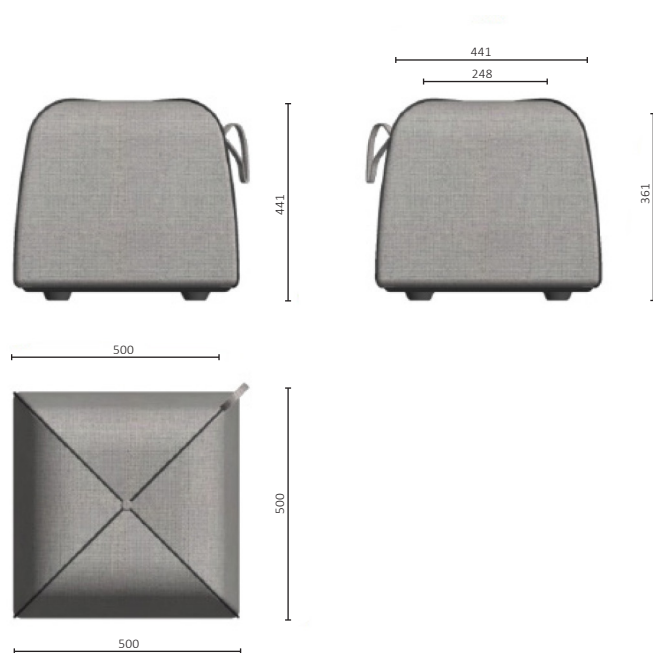

SURI S2 50x50 POUF

1 pcs
0.13 m³ 9 kg
4.59 cbft³ 19.84 lbs

Dimensions:

Width: 500 mm / 19.7"

Depth: 500 mm / 19.7"

Height: 441 mm / 17.4"

For COM: Customer's Own Material

2 meters/2.19 yards of fabric needed.

Product Description:

The Suri Pouf features an upholstered polyurethane body and plastic glides. The handle is genuine black leather, and comes standard in all models.