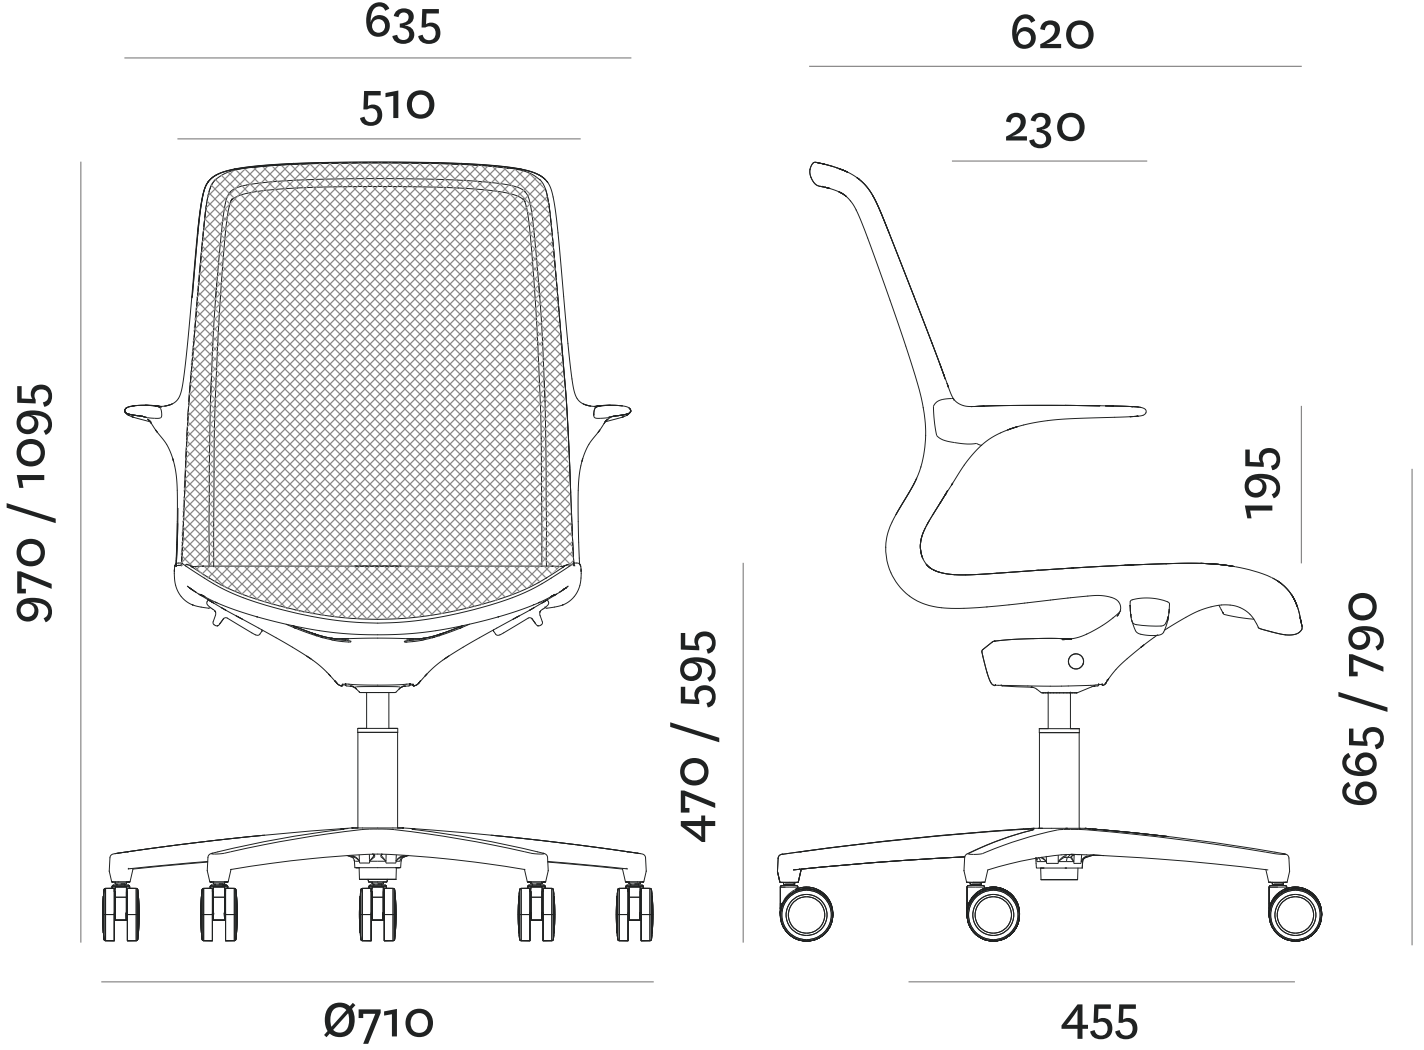

Black

**Plastic Finish**  
Base  
**Plastik Yüzeý**  
Ayaklar

Black

ALLEGRO SEK058XWNBC1

**Mesh Finish**  
Seat & Back  
**File Yüzeý**  
Oturma Yeri & Sirt

Light Grey

**Aluminum Finish**  
Base  
**Alüminyum Yüzeý**  
Ayaklar

Aluminum

- Task chair
- Fixed plastic arm
- Grey or black mesh seat and back
- Aluminum polished or black plastic star base
- 5 casters for soft floors\*
- Basic mechanism
- The seating position is single angle
- Height adjustable