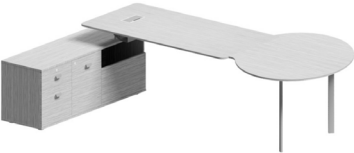

PORTE S1 DESK WITH MEETING ATTACHMENT SERIES PORTE S1 TOPLANTI EKİ OLAN MASA SERİSİ

PORTE S0 P0826LK
L: 2600-2810 mm / 102.362-110.63 inch
D: 800-1615 mm / 31.50-63.58 inch
H: 740 mm / 29.13 inch